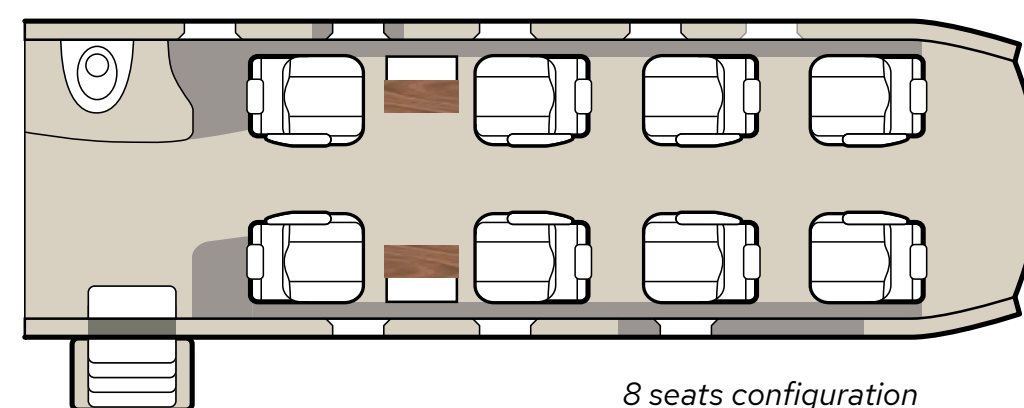

LANDING
650 METERS

A SPACIOUS CABIN

The PC-12 has a cabin two and a half times larger than a very light jet and comparable to mid-sized jets. It has 6 passenger seats in an executive layout and can be reconfigured at any time into an 8 seater.

A LARGE CARGO DOOR

Thanks to the rear "Cargo" door measuring 1.35 m x 1.32 m, bulky luggage such as golf bags, skis and bicycles can be taken on board.

JETFLY PROGRAM ADVANTAGES

- 1 Availability of your aircraft is guaranteed
- 2 Invoiced based on occupied hours only
- 3 Access to 3 000+ airports and small airfields
- 4 No cancellation fees

8 seats configuration

6 seats configuration

UNIQUENESS OF THE PC-12

RELIABLE

ECONOMICAL

VERSATILE

SPACIOUS

DISCREET