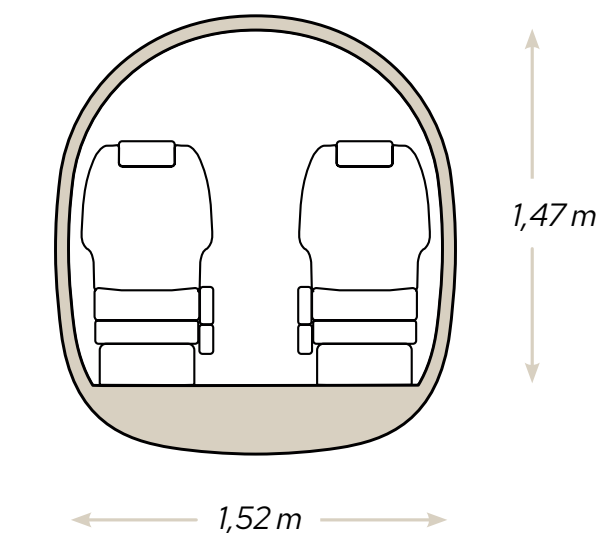

A SPACIOUS CABIN

The PC-12 has a cabin two and a half times larger than a very light jet and comparable to mid-sized jets. It has 6 passenger seats in an executive layout and can be reconfigured at any time into an 8 seater.

A LARGE CARGO DOOR

Thanks to the rear "Cargo" door measuring 1.35 m x 1.32 m, bulky luggage such as golf bags, skis and bicycles can be taken on board.

JETFLY PROGRAM ADVANTAGES

1. 1 Availability of your aircraft is guaranteed
2. 2 Invoiced based on occupied hours only
3. 3 Access to 3 000+ airports and small airfields
4. 4 No cancellation fees