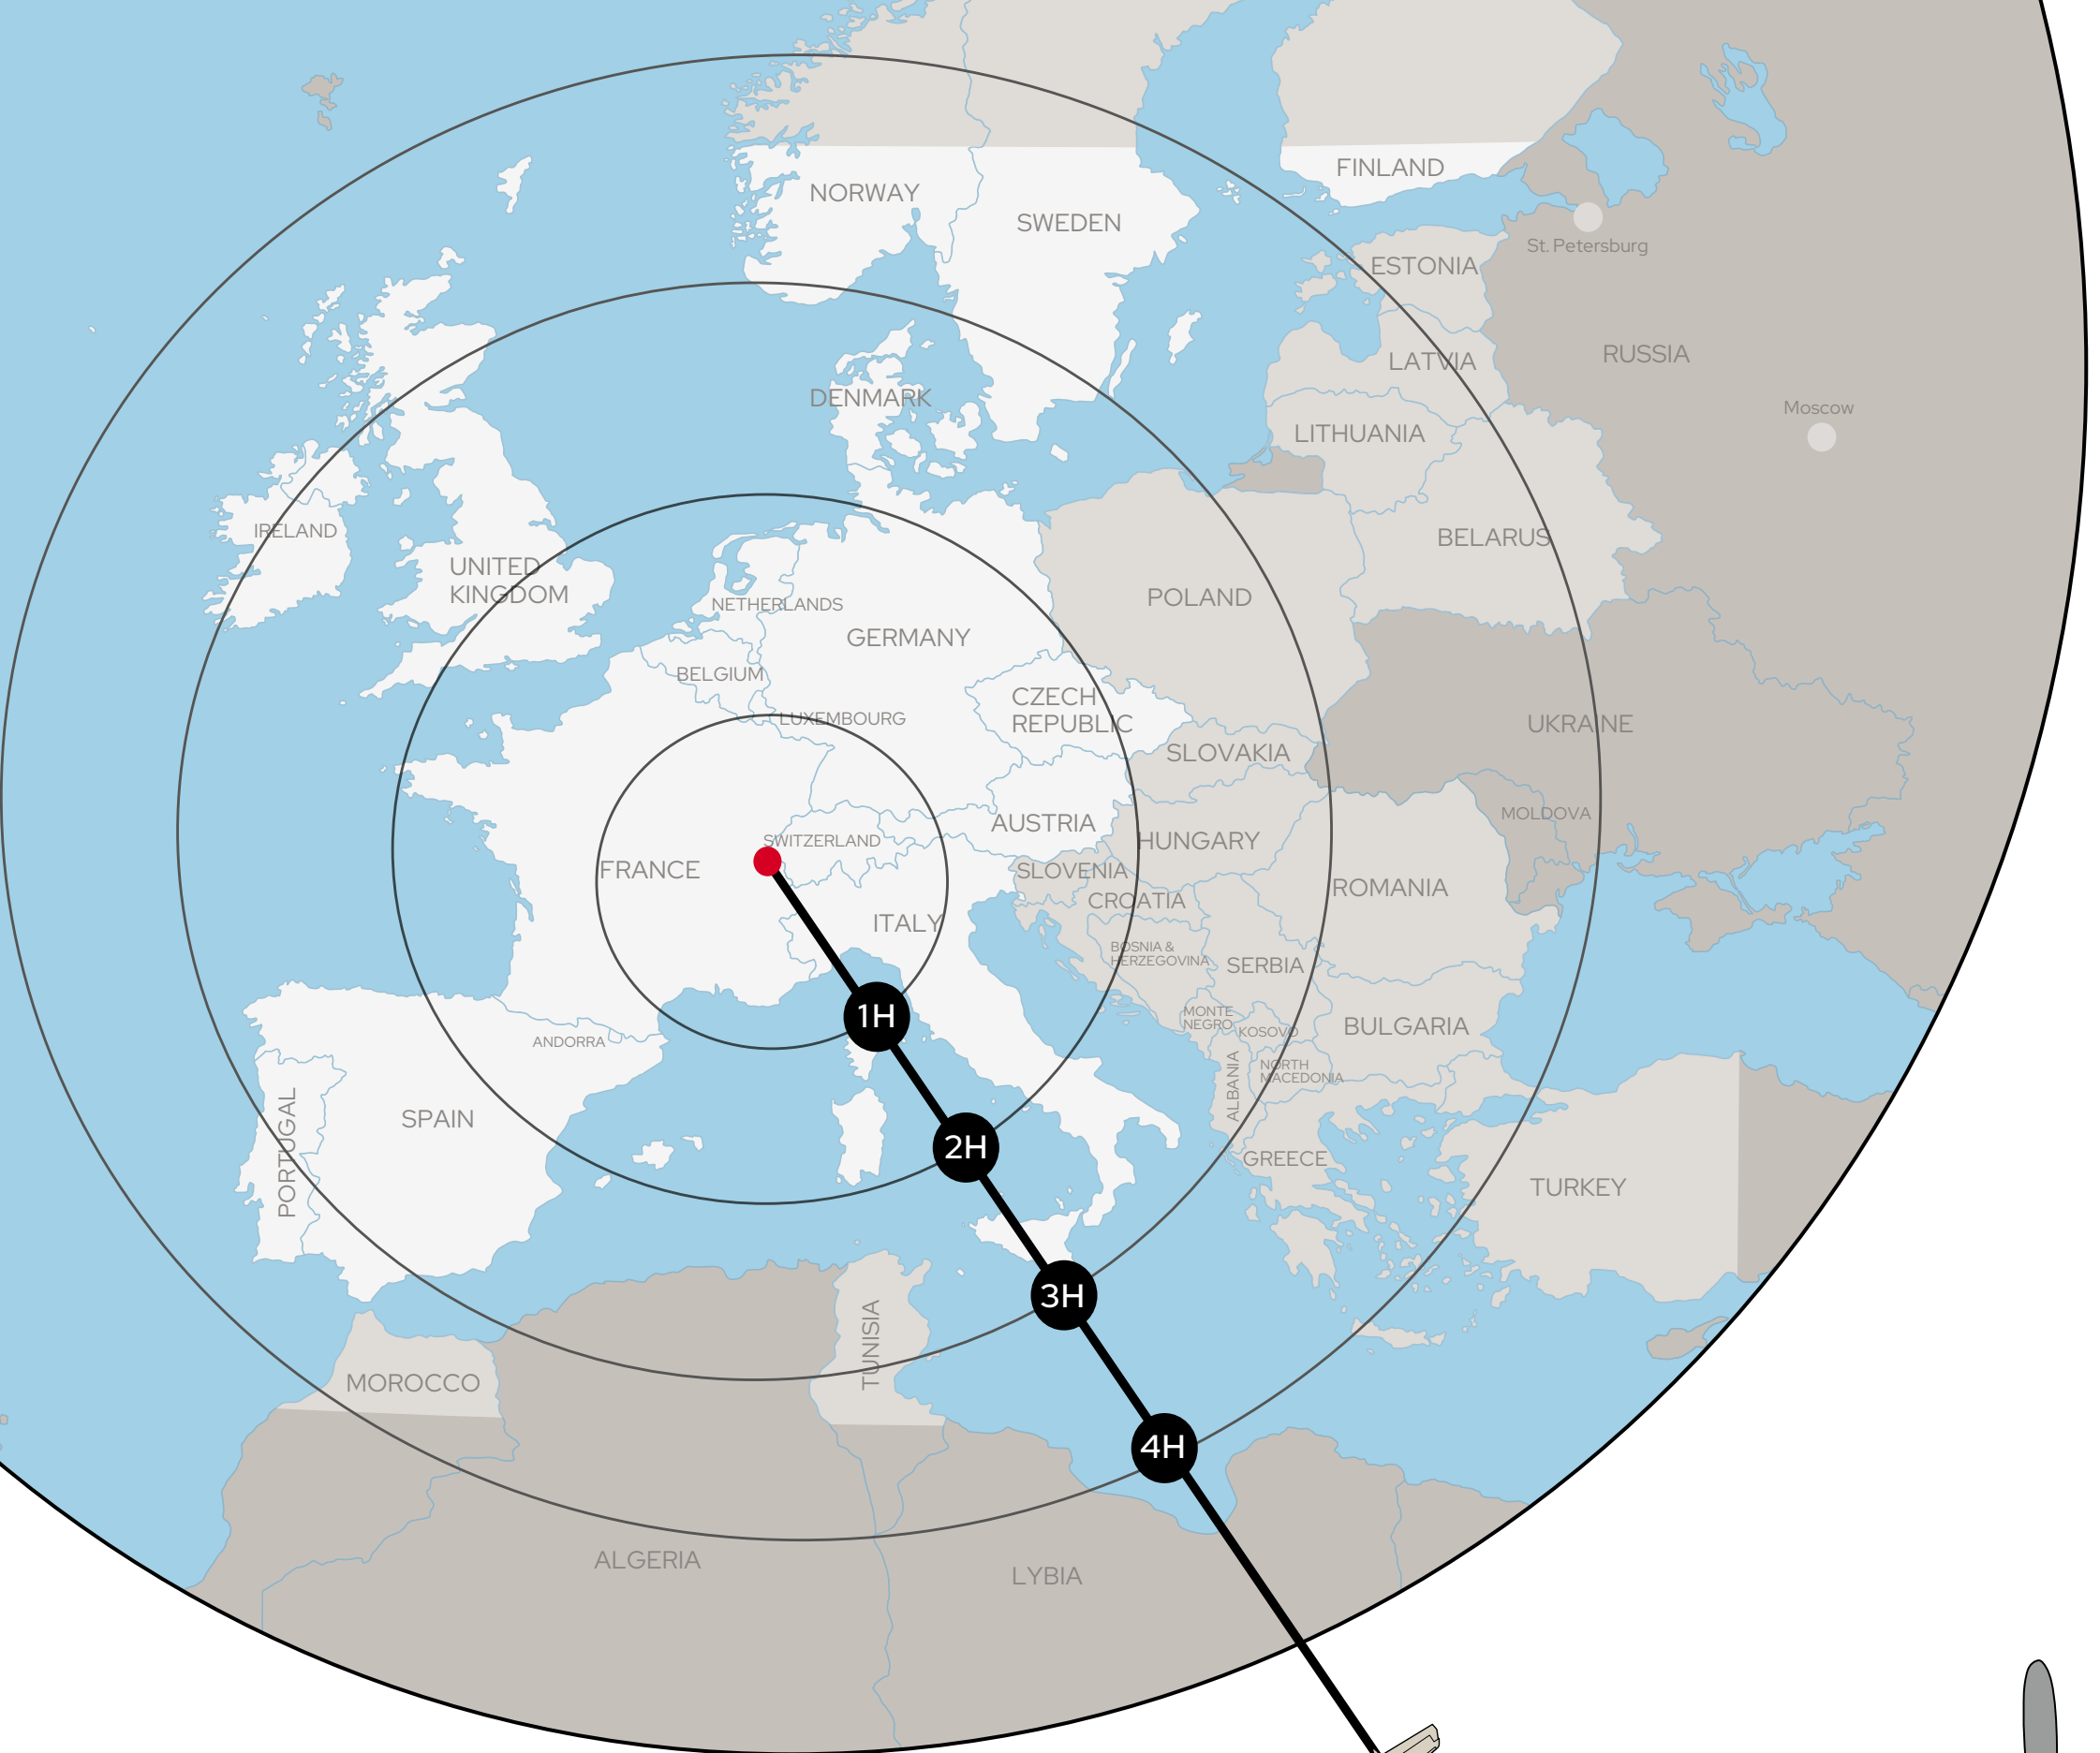

PILATUS PC-12

The magic plane

Jetfly

A WORLD CLASS AIRCRAFT

The Pilatus PC-12 is one of the most popular turbine-powered business aircraft on the market. Fast and versatile, it offers a level of comfort and luxury that can be found on larger business jets. It can access over 3 000 airports and small airfields in Europe, giving you a unique level of access for business or personal use.

PC
12

PILATUS PC-12

- Zone 1
- Zone 2
- Out of zone

2 PILOTS
4 PAX
1.100 NM / 2.038 KM
04H20

CABIN
9,3 METERS³

SEATS
6-8

SPEED
290 KNOTS / 540 KM/H

RANGE MAX (2 pilots/1 pax)
1.350 NM / 2.500 KM