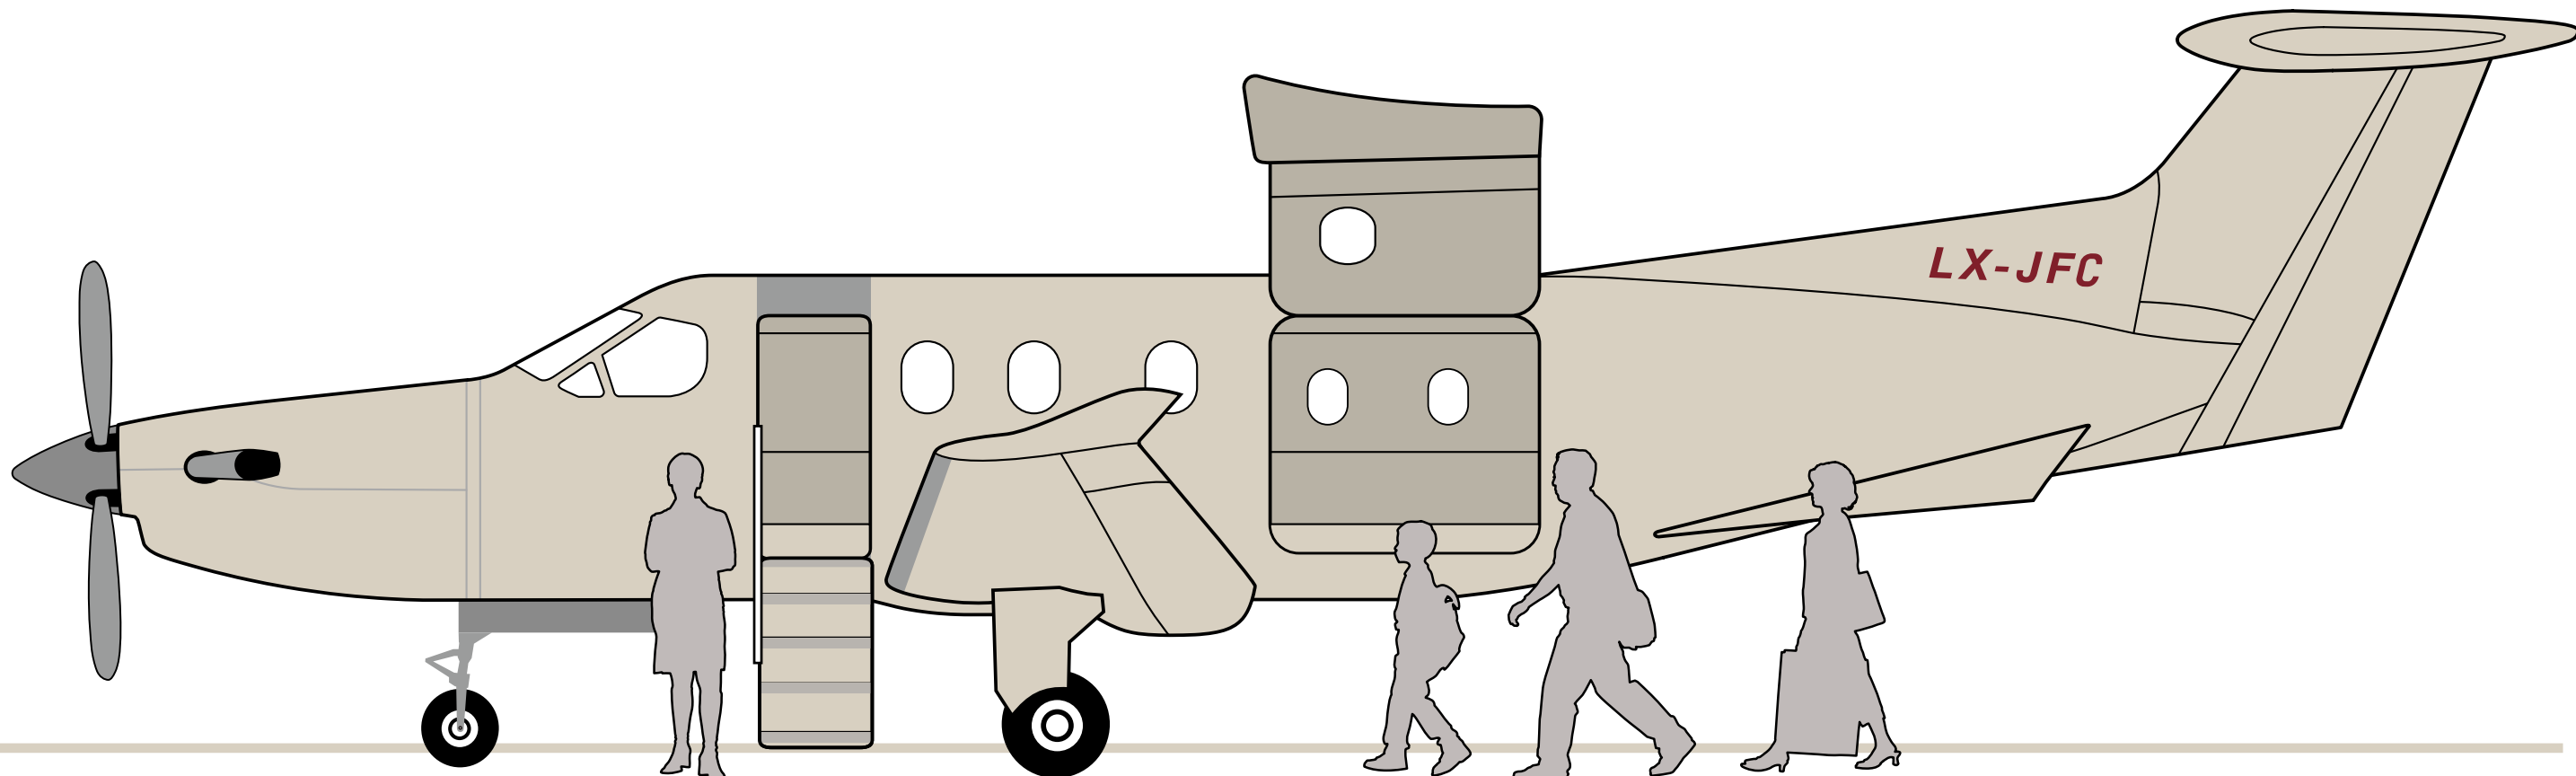

PILATUS PC-12

The magic plane

Jetfly

A WORLD CLASS AIRCRAFT

The Pilatus PC-12 is one of the most popular turbine-powered business aircraft on the market. Fast and versatile, it offers a level of comfort and luxury that can be found on larger business jets. It can access over 3 000 airports and small airfields in Europe, giving you a unique level of access for business or personal use.

PC
12

PILATUS PC-12

- Zone 1
- Zone 2
- Out of zone

2 PILOTS
4 PAX
1.100 NM / 2.038 KM
04H20

CABIN
9,3 METERS³

SEATS
6-8

SPEED
290 KNOTS / 540 KM/H

RANGE MAX (2 pilots/1 pax)
1.350 NM / 2.500 KM

LANDING
650 METERS

A SPACIOUS CABIN

The PC-12 has a cabin two and a half times larger than a very light jet and comparable to mid-sized jets. It has 6 passenger seats in an executive layout and can be reconfigured at any time into an 8 seater.

8 seats configuration

6 seats configuration

UNIQUENESS OF THE PC-12

RELIABLE

ECONOMICAL

VERSATILE

SPACIOUS

DISCREET