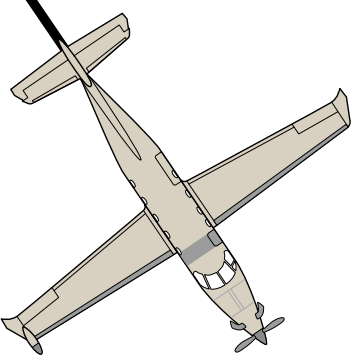

PILATUS PC-12

The magic plane

Jetfly

A WORLD CLASS AIRCRAFT

The Pilatus PC-12 is one of the most popular turbine-powered business aircraft on the market. Fast and versatile, it offers a level of comfort and luxury that can be found on larger business jets. It can access over 3 000 airports and small airfields in Europe, giving you a unique level of access for business or personal use.

PC
12

PILATUS PC-12

- Zone 1
- Zone 2
- Out of zone

2 PILOTS
4 PAX
1.100 NM / 2.038 KM
04H20

CABIN
9,3 METERS³

SEATS
6-8

SPEED
290 KNOTS / 540 KM/H

RANGE MAX (2 pilots/1 pax)
1.350 NM / 2.500 KM

LANDING
650 METERS

A SPACIOUS CABIN

The PC-12 has a cabin two and a half times larger than a very light jet and comparable to mid-sized jets. It has 6 passenger seats in an executive layout and can be reconfigured at any time into an 8 seater.