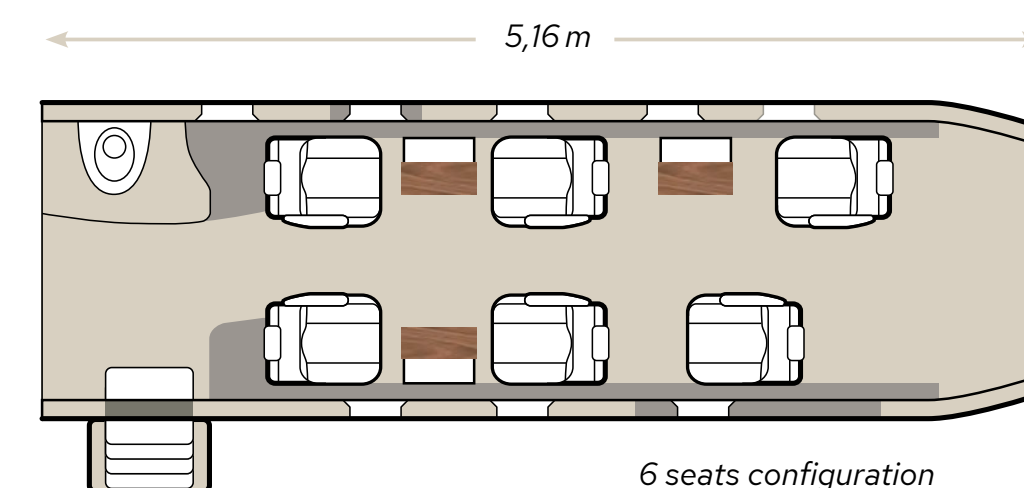

LANDING
650 METERS

A SPACIOUS CABIN

The PC-12 has a cabin two and a half times larger than a very light jet and comparable to mid-sized jets. It has 6 passenger seats in an executive layout and can be reconfigured at any time into an 8 seater.

A LARGE CARGO DOOR

Thanks to the rear "Cargo" door measuring 1.35 m x 1.32 m, bulky luggage such as golf bags, skis and bicycles can be taken on board.

JETFLY PROGRAM ADVANTAGES

- 1 Availability of your aircraft is guaranteed
- 2 Invoiced based on occupied hours only
- 3 Access to 3 000+ airports and small airfields
- 4 No cancellation fees

8 seats configuration

6 seats configuration

UNIQUENESS OF THE PC-12

RELIABLE

ECONOMICAL

VERSATILE

SPACIOUS

DISCREET